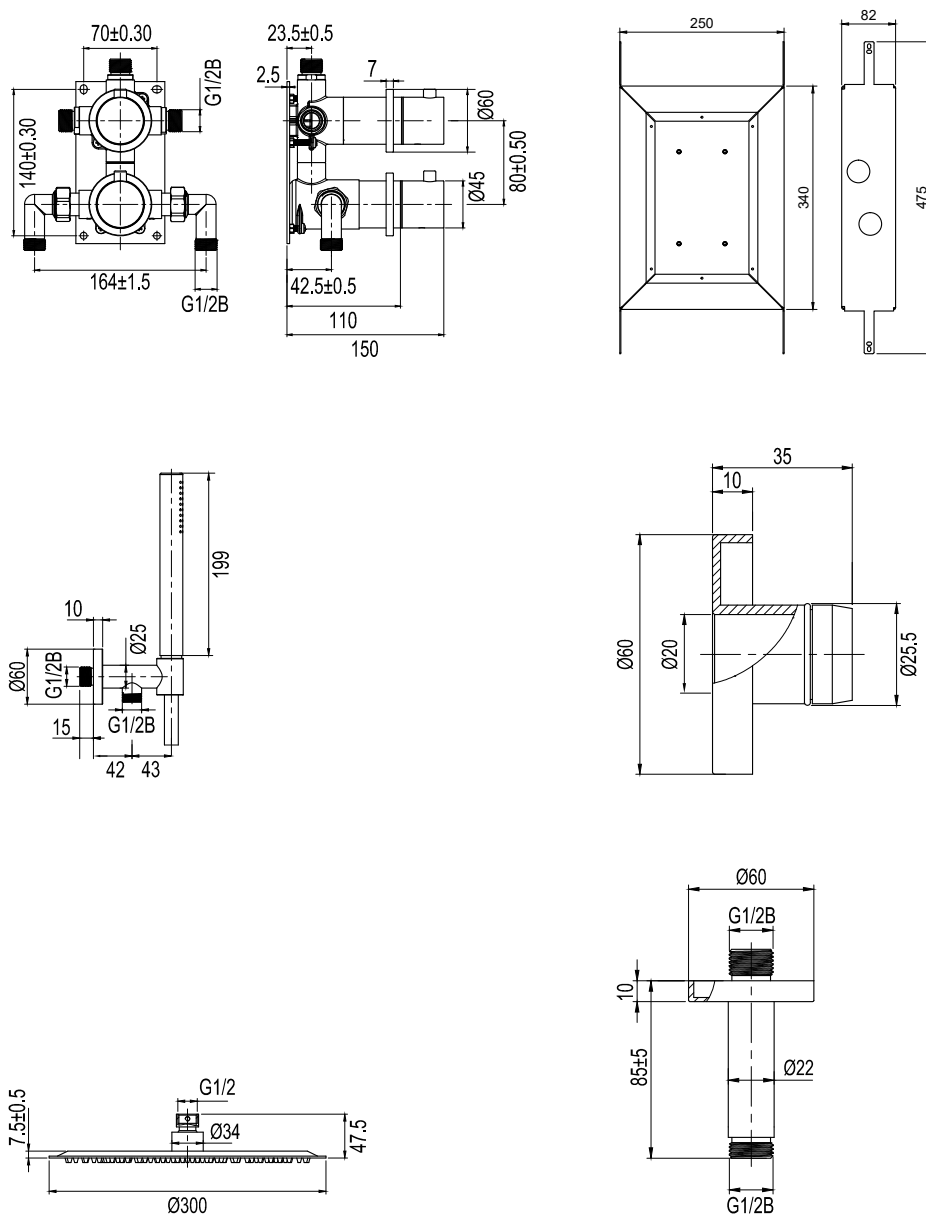

Technische Daten:

Deckenmontierter Kopfbrausenhalter: CC 85 mm (die endgültige Länge des Kopfbrausenhalters hängt von der Dicke der Gipsplatten und/oder anderem Deckenmaterial ab) | Kopfbrause: Ø300 mm | Duschschlauch: 1,5 m

SCANDTAP
BATHROOM CONCEPTS

Scandtap AB, Olofsdalsvägen 21, 302 41 Halmstad, Sweden
info@scandtap.com, www.scandtap.com

Typgodkännande
Nr: 1786-1787

EN

Built-in thermostatic mixer with elegant slimline details. Concealed installation behind the wall gives the bathroom a harmonious, minimalist look. Includes a thin, wide, wall-mounted ceiling shower head and a cylindrical hand shower that delivers a soft, comfortable, wide jet. Timeless design combined with Scandinavian style. • Two functions: Ceiling shower and hand shower • Made of stainless steel • Approved by SINTEF and KIWA • Two separate levers for adjusting temperature and water pressure • Ceiling-mounted ceiling shower head • Tiltable ceiling shower head • Anti-twist hose • Anti-limescale feature allows easy cleaning of the ceiling shower head and hand shower even if the water is hard • Reliable thermostat that is also resistant to hard water • Supplied with certified Scandtap Box 1 installation box in stainless steel, which protects against water leakage behind wall • Supplied with cover in matching colour for the leak indicator

Technical data:

Ceiling-mounted ceiling shower bracket: CC 85 mm (the ceiling shower bracket's ultimate length depends on the thickness of the plasterboard and/or other ceiling materials) | Ceiling shower head: Ø300 mm | Shower hose: 1.5 m

Mått / Dimensjoner / Måle / Mitat / Abmessungen / Dimensions

SCANDTAP

BATHROOM CONCEPTS

Scandtap AB, Olofsdalsvägen 21, 302 41 Halmstad, Sweden
info@scandtap.com, www.scandtap.com

Typgodkännande
Nr: 1786-1787